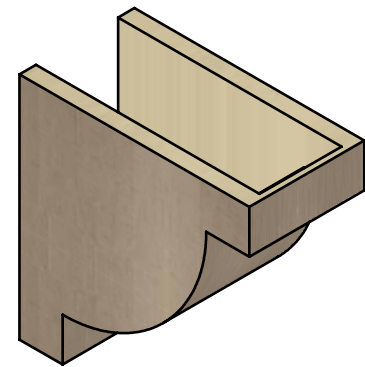

ITEM NUMBER: CORU07X14X14ALPRCPR

7"W X 14"D X 14"H SERIES 1 CLASSIC ALPINE ROUGH CEDAR TIMBERTHANE
FAUX WOOD CORBEL, PRIMED

SIDE PROFILE

FRONT PROFILE

ISOMETRIC

EKENA MILLWORK
2300 WEST MAIN ST.
CLARKSVILLE, TX 75426
TOLL FREE: 866-607-0453
WWW.EKENAMILLWORK.COM

NOTES

1. INSTALLATION TO BE COMPLETED IN ACCORDANCE WITH MANUFACTURER'S SPECIFICATIONS.
2. DRAWING MAY NOT BE TO SCALE
3. THIS DRAWING IS INTENDED FOR DESIGN AND PLANNING PURPOSES ONLY.
4. ALL INFORMATION CONTAINED HEREIN WAS CURRENT AT THE TIME OF DEVELOPMENT BUT MUST BE REVIEWED AND APPROVED BY THE PRODUCT MANUFACTURER TO BE CONSIDERED ACCURATE.
5. TIMBERTHANE ARCHITECTURAL PRODUCTS ARE MADE FROM HIGH DENSITY URETHANE AND COME FACTORY PRIMED