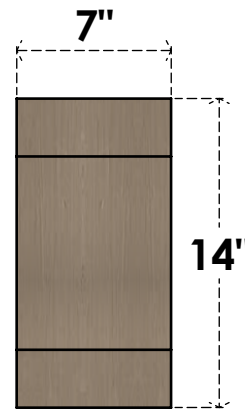

ITEM NUMBER: CORU07X14X14ALPRCPR

7"W X 14"D X 14"H SERIES 1 CLASSIC ALPINE ROUGH CEDAR TIMBERTHANE
FAUX WOOD CORBEL, PRIMED

SIDE PROFILE

FRONT PROFILE

ISOMETRIC

EKENA MILLWORK
2300 WEST MAIN ST.
CLARKSVILLE, TX 75426
TOLL FREE: 866-607-0453
WWW.EKENAMILLWORK.COM