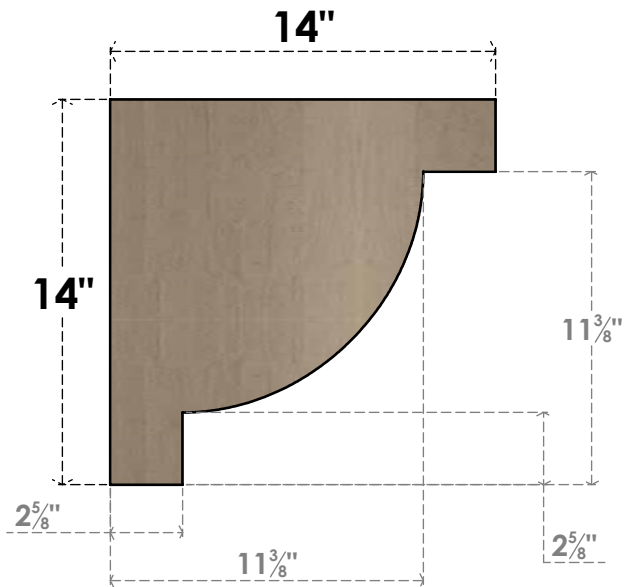

ITEM NUMBER: CORU07X14X14ALPRCPR

7"W X 14"D X 14"H SERIES 1 CLASSIC ALPINE ROUGH CEDAR TIMBERTHANE
FAUX WOOD CORBEL, PRIMED

SIDE PROFILE

FRONT PROFILE

ISOMETRIC

EKENA MILLWORK
2300 WEST MAIN ST.
CLARKSVILLE, TX 75426
TOLL FREE: 866-607-0453
WWW.EKENAMILLWORK.COM

NOTES

1. INSTALLATION TO BE COMPLETED IN ACCORDANCE WITH MANUFACTURER'S SPECIFICATIONS.
2. DRAWING MAY NOT BE TO SCALE
3. THIS DRAWING IS INTENDED FOR DESIGN AND PLANNING PURPOSES ONLY.
4. ALL INFORMATION CONTAINED HEREIN WAS CURRENT AT THE TIME OF DEVELOPMENT BUT MUST BE REVIEWED AND APPROVED BY THE PRODUCT MANUFACTURER TO BE CONSIDERED ACCURATE.
5. TIMBERTHANE ARCHITECTURAL PRODUCTS ARE MADE FROM HIGH DENSITY URETHANE AND COME FACTORY PRIMED